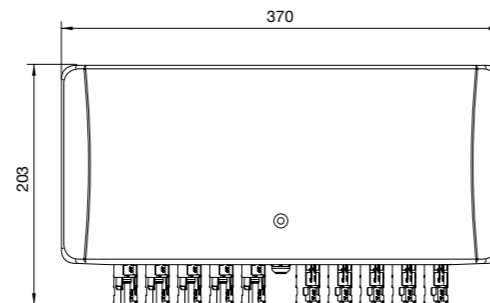

► DIMENSIONS