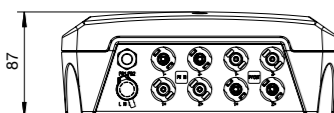

► DIMENSIONS