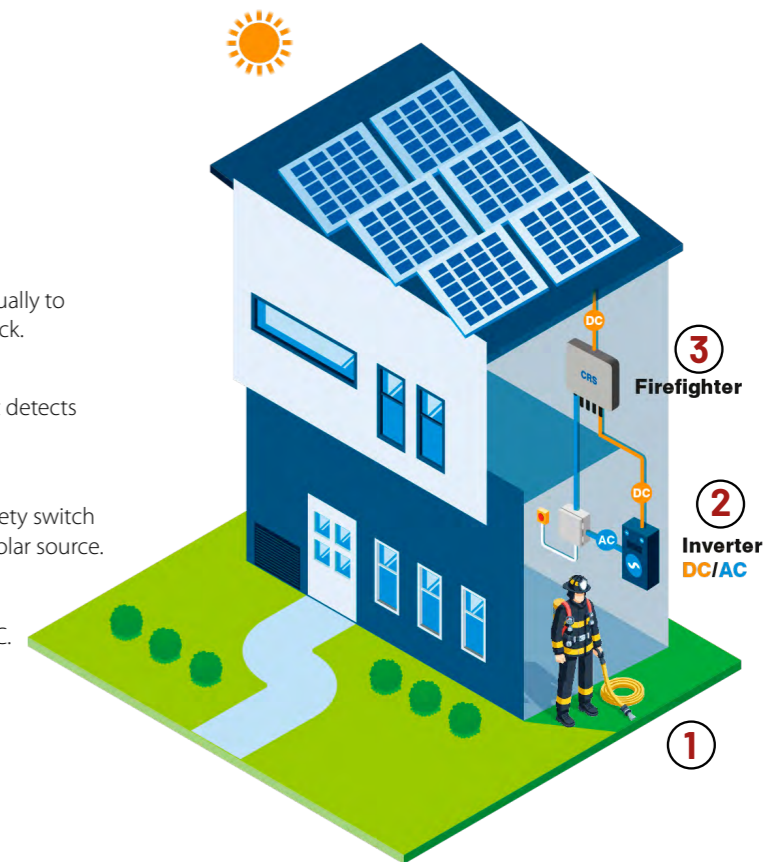

► TECHNICAL DATA

According to EN60947-3, AS/NZS 60947-3

Standard		
String voltage	Vdc	300...1500
String current	A	30-50-55
Working voltage	Vac	100 - 270
Rated voltage	Vac	230
Rated current	mA	30
Starting (loading) current	mA (AVG)	100
Action current (max)	mA	300
Operating temperature	°C	-20°C ... +50°C
Maximum temperature before automatic shutdown	°C	+70°C
Storage temperature	°C	-40°C ... +85°C
Protection rating		IP66
Overvoltage protection category		II
Mechanical life without load	cycles	10000
Number on-load operations (PV1)	cycles	1500

According to IEC60947-3 (ed.3.2):2015, UL508i.
Utilization category DC-PV1

800V	1000V	1500V	Poles	Strings	Code
55A	50A	30A	2	1	CRS005002P0
55A	50A	30A	4	2	CRS005004P0
55A	50A	30A	6	3	CRS005006P0
55A	50A	30A	8	4	CRS005008P0
55A	50A	30A	10	5	CRS005010P0

1. 1 The fireman switches off the AC current manually to extinguish the fire without risk of electric shock.
2. 2 The inverter will interrupt AC current, when it detects electric circuit loss.
3. 3 When the AC power is lost, the Firefighter Safety switch automatically isolates the DC current of the solar source.

Automatic disconnection due to temperature >70° C.