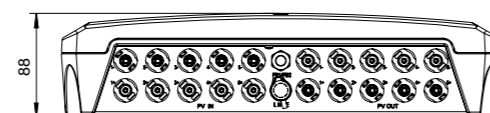

► DIMENSIONS