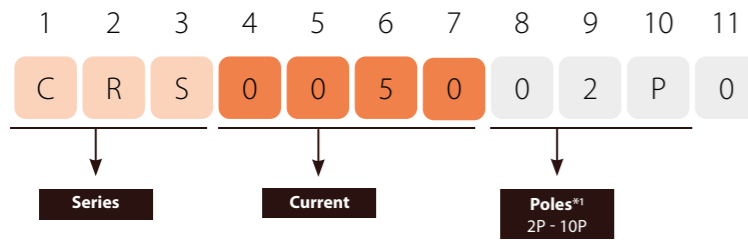

telergon
gorlan

Firefighter Safety Switch

Rapid shutdown switch for solar installations

The perfect solution to protect residential, industrial or commercial photovoltaic systems

► CODE

CRS/1
Strings: 1 or 2

CRS/2
Strings: 3, 4 or 5

- Suitable up to 5 strings / circuits
- Maximum circuit current 55A
- Maximum circuit voltage 1500vdc
- Protection degree IP66
- *1 **Poles**: 2P (02P), 4P (04P), 6P (06P), 8P (08P), 10P (10P)
- Isolation switch is TUV, CE, CB, SAA certificated
- Waterproof vent valve to avoid condensation inside the enclosure
- Built in temperature sensor that allows automatic shut down of the system when reaching 70°C inside the enclosure