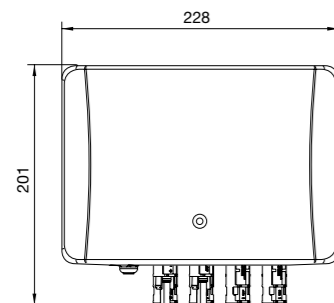

CRS/2
Strings: 3, 4 or 5

- Suitable up to 5 strings / circuits
- Maximum circuit current 55A
- Maximum circuit voltage 1500vdc
- Protection degree IP66
- *1 **Poles**: 2P (02P), 4P (04P), 6P (06P), 8P (08P), 10P (10P)
- Isolation switch is TUV, CE, CB, SAA certificated
- Waterproof vent valve to avoid condensation inside the enclosure
- Built in temperature sensor that allows automatic shut down of the system when reaching 70°C inside the enclosure

► DIMENSIONS

► TECHNICAL DATA

According to EN60947-3, AS/NZS 60947-3

Standard		
String voltage	Vdc	300...1500
String current	A	30-50-55
Working voltage	Vac	100 - 270
Rated voltage	Vac	230
Rated current	mA	30
Starting (loading) current	mA (AVG)	100
Action current (max)	mA	300
Operating temperature	°C	-20°C ... +50°C
Maximum temperature before automatic shutdown	°C	+70°C
Storage temperature	°C	-40°C ... +85°C
Protection rating		IP66
Overvoltage protection category		II
Mechanical life without load	cycles	10000
Number on-load operations (PV1)	cycles	1500